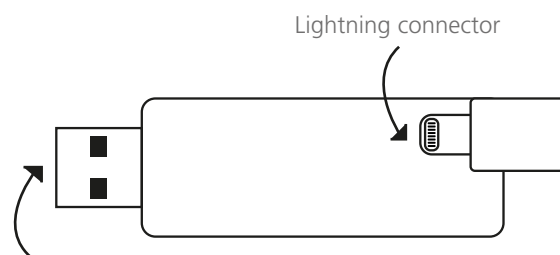

*Based on internal testing, performance may vary based on system configuration.

PRODUCT TYPE

USB Flash Drive

INTERFACE TYPE

SuperSpeed USB 3.0, Apple Lightning

INTERFACE CONNECTIVITY

1x SuperSpeed USB - 9 Pin USB Type A

1x Apple Lightning

1

USB 3.0 connector

2

Plug into USB port

3

Lightning connector

COMPATIBILITY