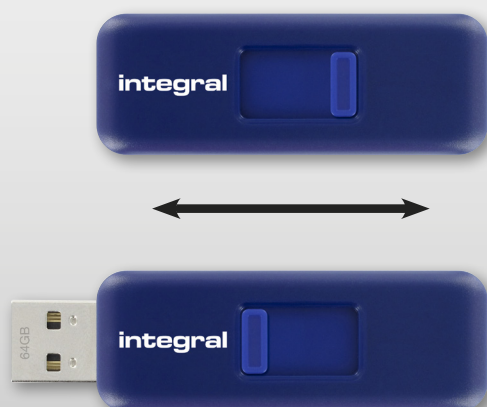

Slide - Blue

8 GB

16 GB

32 GB

INTRODUCTION

Transfer data without fuss with the Integral Slide. The USB has a capless design with a smooth thumb slide.

FEATURES

- Stylish slider USB
- Capless design with a smooth thumb slide
- Quality durable casing, assembled in the UK

PRODUCT TYPE

USB Flash Drive

INTERFACE TYPE

Hi-Speed USB

INTERFACE CONNECTIVITY

1x Hi-Speed USB - 4 Pin USB Type A

COMPATIBILITY

Windows Vista, 7 and 8.
Mac OS 09 and Later.
Linux v2.4.0 and above.

ENVIRONMENTAL PARAMETERS

Min Operating Temperature 0°C
Max Operating Temperature 70°C

COMPLIANT STANDARD

Plug and Play

	LENGTH	WIDTH	DEPTH	WEIGHT
PRODUCT	55mm	20mm	8mm	10g
PACKED	170mm	105 mm	15mm	22g

CAPACITY	PART CODE	BARCODE (EAN)
8GB	INFD8GBSLDBL	5055288412705
16GB	INFD16GBSLDBL	5055288412675
32GB	INFD32GBSLDBL	5055288416710